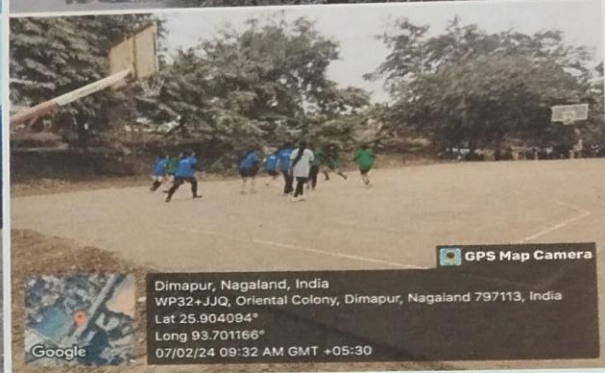

4.1.2 Additional Information (Supporting Evidence)  
**Infrastructural Facilities of the college**

*[Handwritten Signature]*  
**Principal**  
**Dimapur Govt. College**  
**Dimapur : Nagaland**

Dimapur, Nagaland, India  
WP32+8M5, Oriental Colony, Dimapur, Nagaland 797112, India  
Lat 25.902483° Long 93.701722°  
28/11/24 12:23 PM GMT +05:30