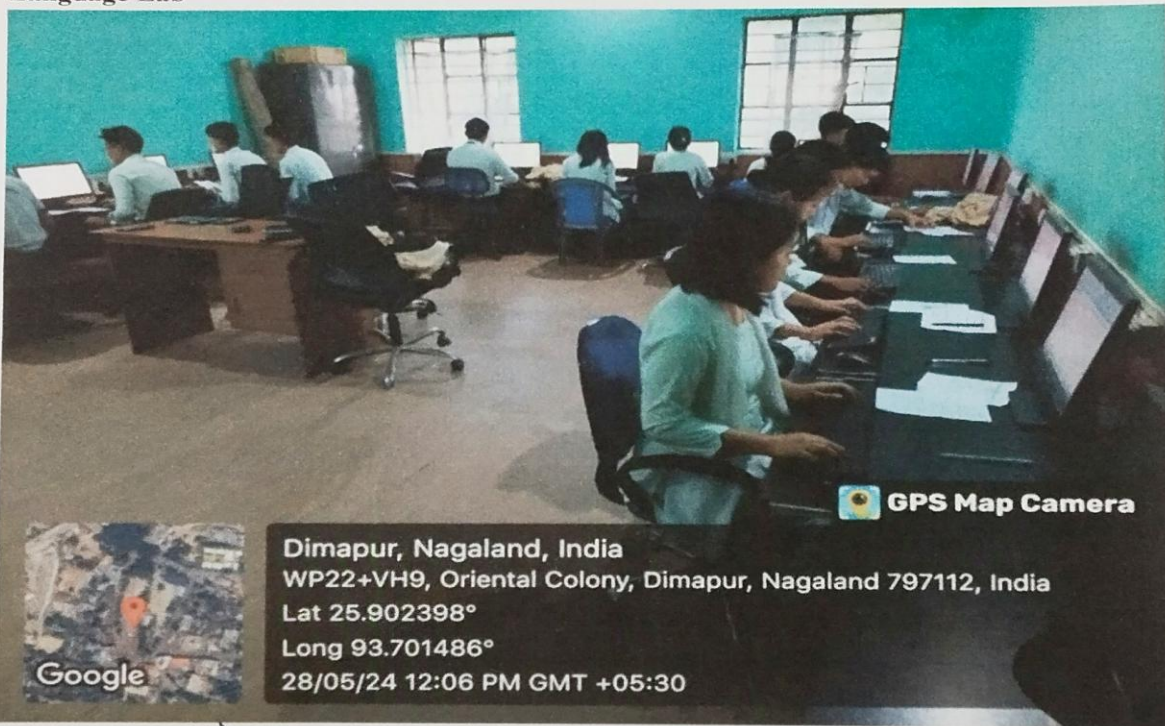

4.3.1 Additional Information (Supporting Evidence of IT Facilities)  
Jio-fiber connections

  
Principal  
Dimapur Govt. College  
Dimapur : Nagaland

Computer Lab

Language Lab

Google

 GPS Map Camera

Dimapur, Nagaland, India  
WP22+VH9, Oriental Colony, Dimapur, Nagaland 797112, India  
Lat 25.902398°  
Long 93.701486°  
28/05/24 12:06 PM GMT +05:30